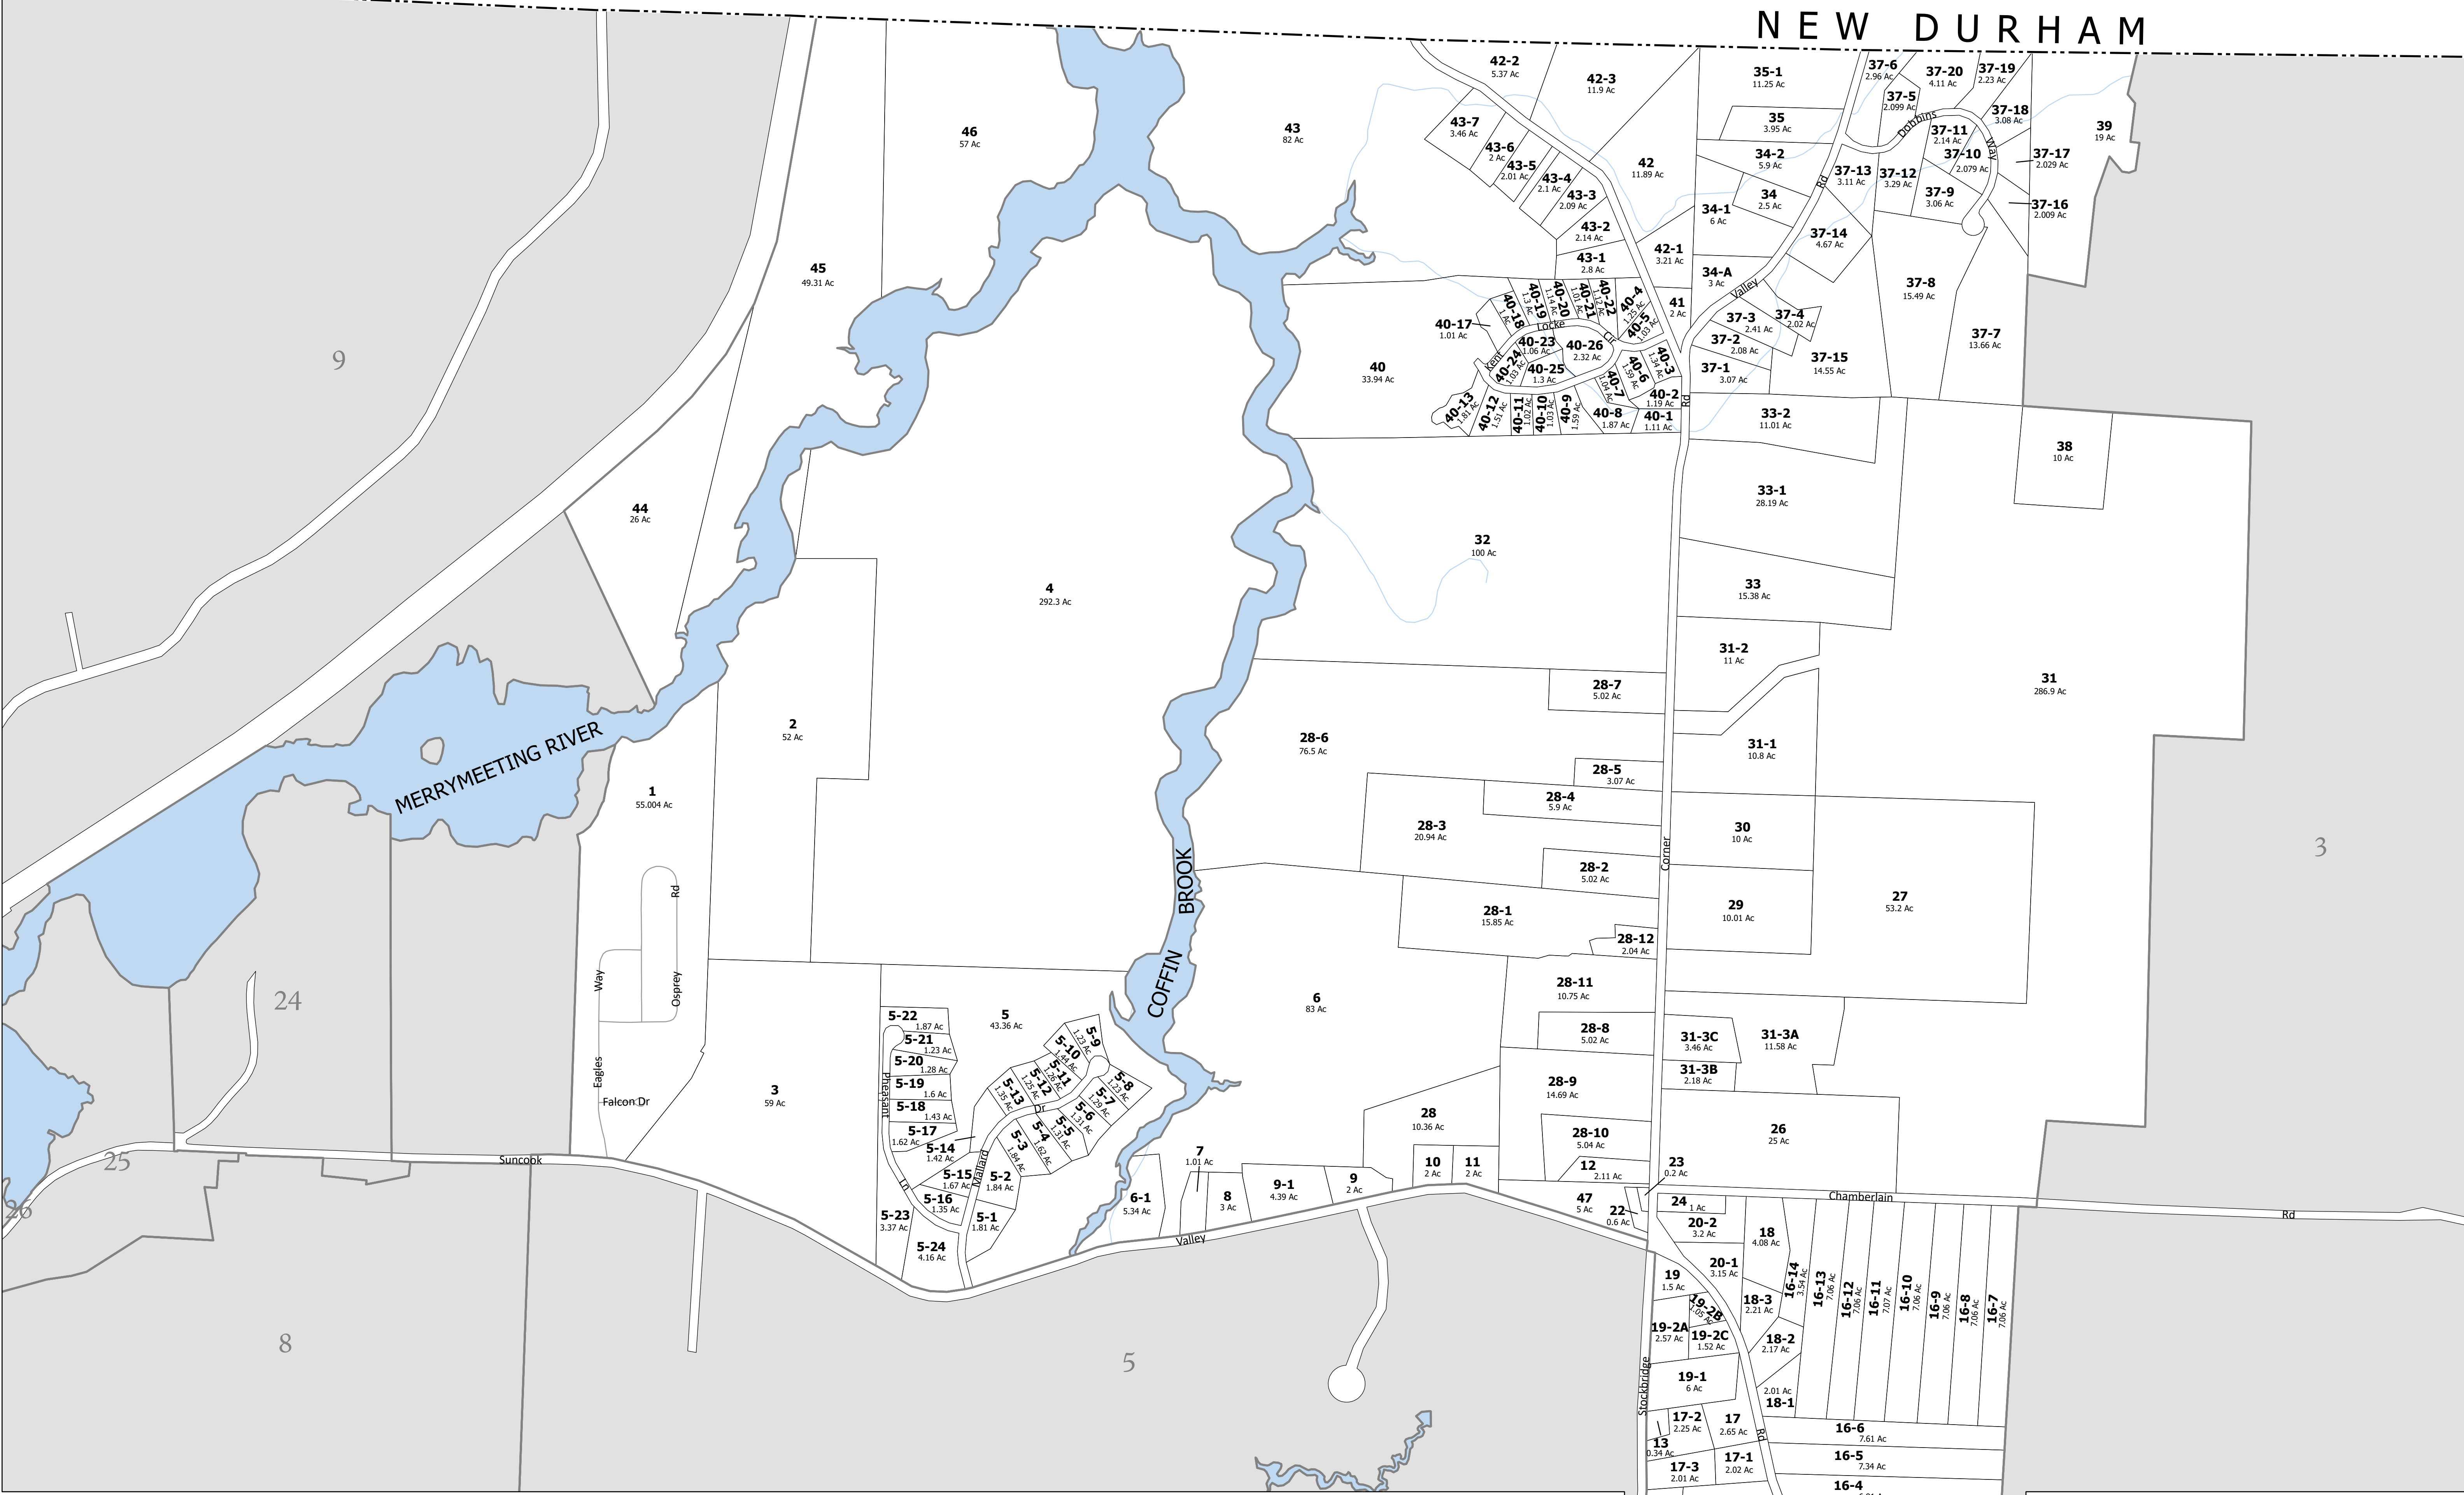

# NEW DURHAM

**Legend**

Text	Tax Map Number	Parcel	Streams
Text	Parcel Number	Side Streets	Waterbody
Text	Parcel Size	Town Line	

Disclaimer: This map is for assessment purposes only. It is not valid for legal description or conveyance.

## Town of Alton Tax Map 6

Updated to April 1, 2022

Property Map - Tax Map 6  
for  
**Town of Alton, Belknap County, N.H.**  
revised and reprinted by  
Barton & Loguidice, Glastonbury, C.T.