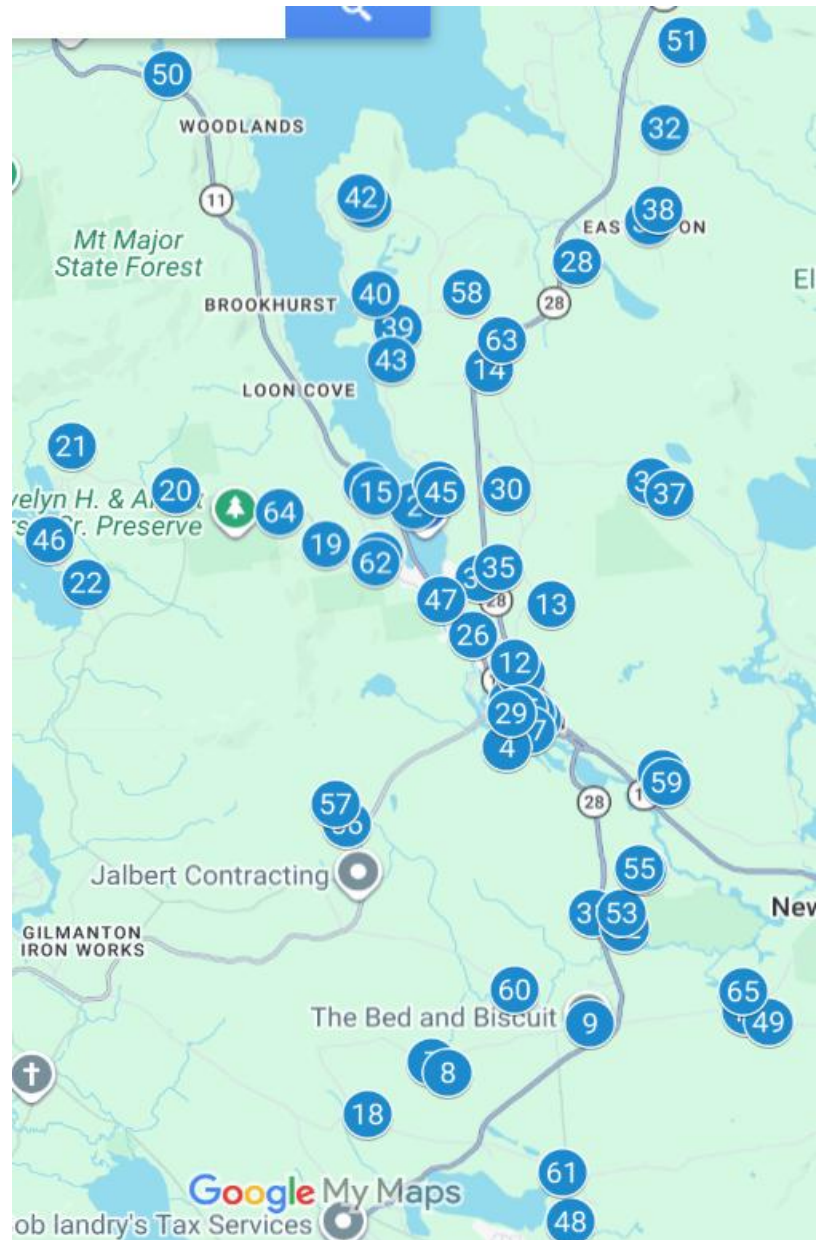

Scan For
Interactive
Map!

2026 ALTON TOWN WIDE YARD SALE

- | | |
|-------------------------------|---------------------------|
| 1. 26 Mooney St | 36. 238 Powder Mill Rd |
| 2. 190 Mt Major Hwy | 37. 285 Powder Mill Rd |
| 3. 161 New Durham Rd | 38. 32 Cates Hill Rd |
| 4. 53 Pine Street | 39. 16 Southview Lane |
| 5. 28 School St | 40. 105 Trask Side Rd |
| 6. 25 Church St | 41. 207 Fort Point Rd |
| 7. 215 Stockbridge Corner Rd | 42. 208 Fort Point Rd |
| 8. 250 Stockbridge Corner Rd | 43. 515 East Side Drive |
| 9. 527 Stockbridge Corner Rd | 44. 4 Dan Kelley Drive |
| 10. 816 Stockbridge Corner Rd | 45. 28 Dan Kelley Drive |
| 11. 54 Old Wolfeboro Rd | 46. 197 Alton Shores Road |
| 12. 65 Old Wolfeboro Rd | 47. 3 Riverlake Street |
| 13. 198 Old Wolfeboro Rd | 48. 12 Water Road |
| 14. 675 Old Wolfeboro Rd | 49. 37 Dobbins Way |
| 15. 15 Lakewood Drive | 50. 6 Wallsten Road |
| 16. 22 Lakewood Drive | 51. 84 Rines Road |
| 17. 167 Lakewood Drive | 52. 53 Mallard Drive |
| 18. 222 Dudley Rd | 53. 44 Pheasant Lane |
| 19. 99 Alton Mountain Rd | 54. 18 Falcon Drive |
| 20. 428 Alton Mountain Rd | 55. 89 Osprey Road |
| 21. 659 Alton Mountain Rd | 56. 33 Ingalls Terrace |
| 22. 103 Sunset Shore Drive | 57. 72 Ingalls Terrace |
| 23. 82 Main Street | 58. 76 Ridge Road |
| 24. 100 Main Street | 59. 5 Meadow Drive |
| 25. 115 Main Street | 60. 335 Coffin Brook Rd |
| 26. 294 Main Street | 61. 154 Prospect Mtn Rd |
| 27. 19b Village Circle | 62. 186 Rand Hill Rd |
| 28. 79 Gilman's Corner Rd | 63. 729 Old Wolfeboro Rd |
| 29. 27 Frank C Gilman Hwy | 64. 19 High Point Drive |
| 30. 112 Lily Pond Rd | 65. 82 Kent Locke Circle |
| 31. 350 Suncook Valley Rd | |
| 32. 153 Drew Hill Rd | |
| 33. 347 Drew Hill Rd | |
| 34. 59 Bay Hill Rd | |
| 35. 105 Bay Hill Rd | |